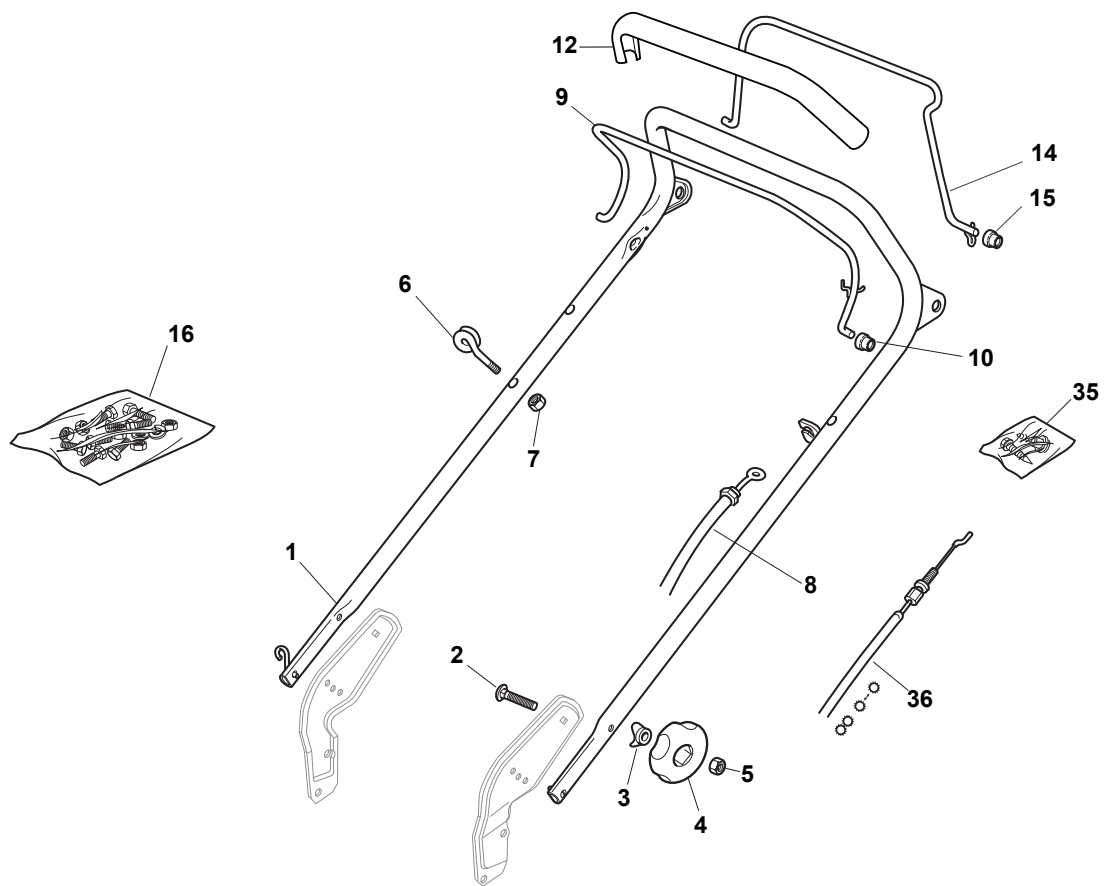

Fig.	Quantity	Part No	Description	Notes
76	1	322393611/2	Height Adjustment Handle	
78	1	112293201/0	Nut	
79	1	112622640/0	Pin	
80	1	122446175/0	Spring	
171	1	322140224/0	Mulching Deflector	

Fig.	Quantity	Part No	Description	Notes
1	1	381006861/0	Handle, Upper Part	
2	2	112819120/0	Screw	
3	2	122671651/0	Washer	
4	2	322399804/1	Nut	
5	2	112293200/0	Nut	
6	1	122430309/0	Spring	
7	1	112154330/0	Nut	
8	1	181000616/1	Cable, Thread Engine Brake	GGP Engine
8	1	181000616/1	Cable, Thread Engine Brake	Honda Engine
8	1	181000634/0	Cable, Thread Engine Brake	B&S 575/550 Series
8	1	181000757/0	Cable, Thread Engine Brake	B&S 625/675 Series
9	1	181003291/3	Lever, Engine Brake	
10	2	122041966/0	Bushing	
12	1	122291050/0	Handgrip Black	
14	1	181003288/1	Driving Lever	
15	2	322041965/1	Bushing	
16	1	381008610/1	Outfit, Screws	
35	1	381008609/0	Outfit, Screws	
36	1	381000669/0	Cable Rear Drive	(General Transmission)
36	1	381000673/0	Cable Rear Drive	(Bi. Ci. Di.)