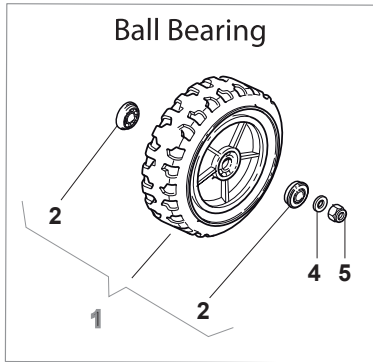

Eco Stiga Wheels - Ø 210