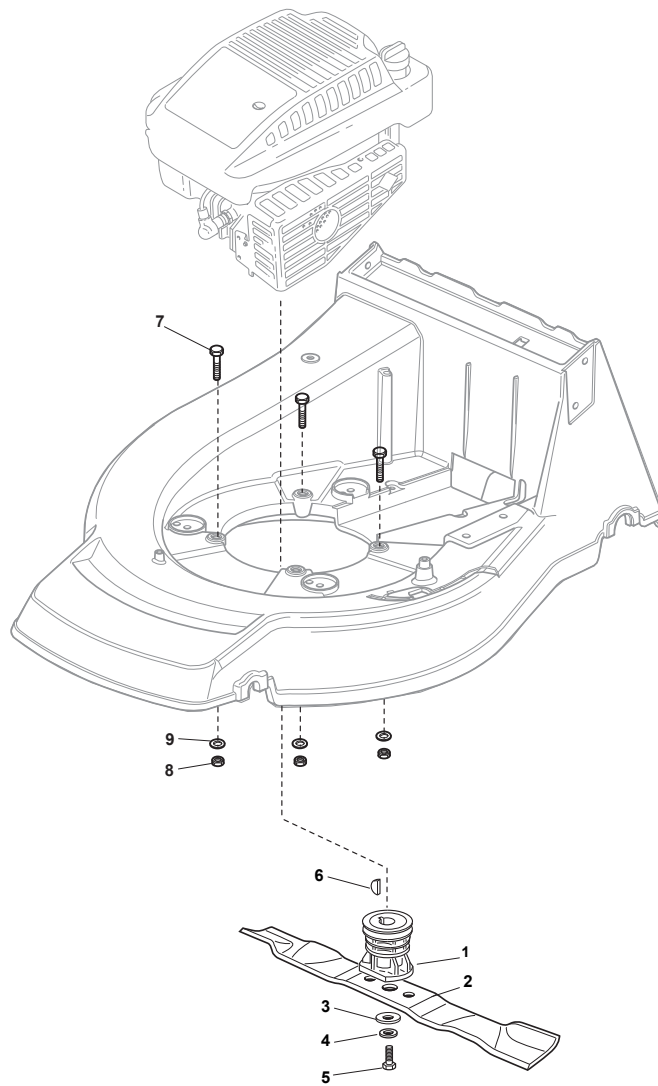

Fig.	Quantity	Part No	Description	Notes
1	2	112608600/0	Seeger	
2	1	122570120/1	Pinion Left	
3	2	122120105/1	Ring Gear	
4	2	322600268/0	Protection, Wheel	
5	1	122570110/1	Pinion Right	
6	2	112608600/0	Seeger	
7	2	119216035/0	Bearing	
8	1	381302867/0	Axle, Rear Wheels	
9	2	122753000/0	Pin	
10	1	181003080/0	F.R. Gear Box Pan/Np 3 Speed	
11	1	122601908/0	Pulley	
12	1	112645705/0	Elastic Pin	
13	1	122033282/1	Adjustment Rod	
14	1	122041957/1	Bushing	
15	1	122450063/0	Spring	
16	1	322680009/0	Washer	
17	1	112154510/0	Nut	
18	1	122110230/0	Hub Cover	
19	1	135064197/0	Belt	

11

12

13

Fig.	Quantity	Part No	Description	Notes
1	4	381007490/0	Wheel	
2	8	119216035/0	Bearing	
3	4	381007487/0	Wheel	
4	8	112521350/0	Washer	
5	8	112155000/0	Nut	
6	4	322110653/0	Hub Cap	
7	4	322110314/0	Hub Cap Grey	
8	4	322110643/0	Hub Cap Grey	
9	4	322110382/0	Hub Cap Grey	
10	4	322110416/0	Hub Cap Grey	
11	4	322110492/0	Hub Cap Grey	
11	4	322110563/0	Hub Cap Yellow	
12	4	322110494/0	Hub Cap Grey	
13	4	322110496/0	Hub Cap Grey	

Fig.	Quantity	Part No	Description	Notes
2	1	181004381/1	Blade Standard	
3	1	122160400/0	Elastic Disc	
4	1	112523080/0	Washer	
5	1	112735698/0	Screw	
6	1	112139100/0	Feather, Crankshaft Ø 22,2	for B&S and GGP Engines
6	1	112139150/0	Feather, Crankshaft Ø 25	for HONDA Engines
7	3	112691900/0	Screw	for B&S DOV Series
7	1	112692080/0	Screw	for B&S Engine
7	2	112691800/0	Screw	for B&S Engine
7	3	112691600/0	Screw	for GGP Engine
7	3	112691900/0	Screw	for HONDA Engine
8	3	112155000/0	Nut	
9	3	112521350/0	Washer	
1	1	122465607/3	Hub With Pulley, Crankshaft Ø 22.2	for B&S and GGP Engines
1	1	122465608/2	Hub With Pulley, Crankshaft Ø 25	for HONDA Engines