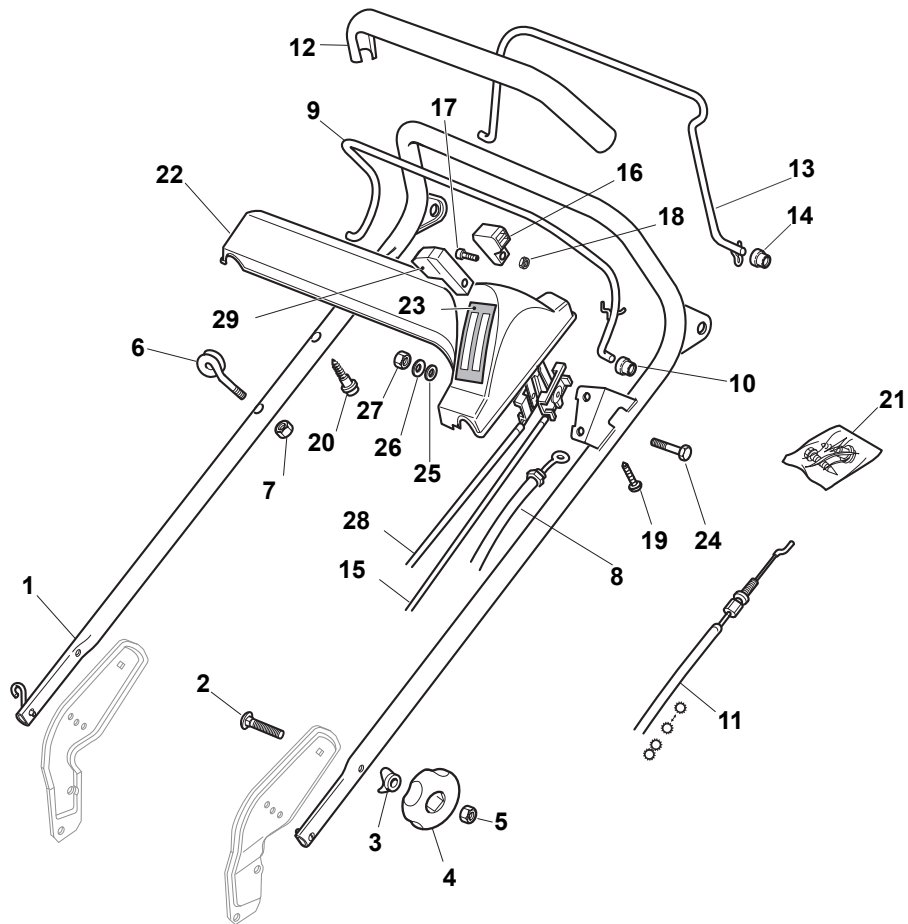

Fig.	Quantity	Part No	Description	Notes
1	1	381006861/0	Handle, Upper Part	
2	2	112819120/0	Screw	
3	2	122671651/0	Washer	
4	2	322399804/1	Nut	
5	2	112293200/0	Nut	
6	1	122430309/0	Spring	
7	1	112154330/0	Nut	
8	1	181000616/1	Cable, Thread Engine Brake	GGP Engine
8	1	181000616/1	Cable, Thread Engine Brake	Honda Engine
8	1	181000634/0	Cable, Thread Engine Brake	B&S 575/550 Series
8	1	181000757/0	Cable, Thread Engine Brake	B&S 625/675 Series
8	1	181030006/0	Cable, Thread Engine Brake	B&S 700/750 Series
9	1	181003291/3	Lever, Engine Brake	
10	2	122041966/0	Bushing	
13	1	122291050/0	Handgrip Black	
14	1	181003288/1	Driving Lever	
15	2	322041965/1	Bushing	
16	1	381008610/1	Outfit, Screws	
21	1	481007160/0	Throttle Cable	
22	1	381007221/0	Dashboard Throttle Lever	SV40-RV 40-V35 Engine / B&S 450-500 Series
22	1	381007280/2	Dashboard Throttle Lever	Honda Engine / B&S 625-675-700 Series / GGP 140-160-196cc
23	2	112735105/0	Screw	
24	1	322981467/0	Plate	
25	1	112791500/0	Screw	
26	1	112530060/0	Spring Washer	
27	1	112523040/0	Washer	
28	1	112523040/0	Washer	
29	1	112154510/0	Nut	
30	1	422120152/0	Yellow Dashboard	
30	1	422120154/0	Red Dashboard	
30	1	422120158/0	Black Dashboard	
31	1	114356743/1	Label	B&S 700 Series
31	1	114356743/1	Label	Honda /GGP Engine
31	1	114356744/1	Label	B&S 675 Series
31	1	114356905/0	Label	B&S 575/550 Series
31	1	114356906/1	Label	B&S 675Es Series
31	1	114357646/1	Label	Honda Engine
32	1	122943006/0	Screw	
33	1	112728460/0	Screw	
35	1	381008609/0	Outfit, Screws	
36	1	381000669/0	Cable Rear Drive	(Bi. Ci. Di.)
36	1	381000673/0	Cable Rear Drive	(General Transmission)