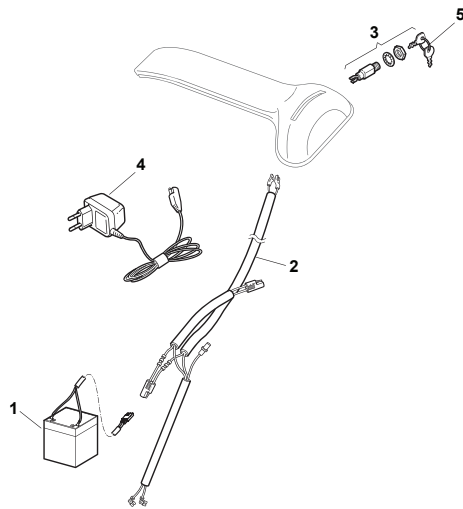

Fig.	Quantity	Part No	Description	Notes
1	1	381007028/1	Handle, Upper Part	
2	2	112819105/0	Screw	
3	2	122671651/0	Washer	
4	2	322399804/1	Nut	
5	2	112293200/0	Nut	
6	1	122430309/0	Spring	
7	1	112154330/0	Nut	
8	1	181000616/1	Cable, Thread Engine Brake	Honda Engine
8	1	181000631/0	Cable, Thread Engine Brake	GGP Engine
8	1	181000757/0	Cable, Thread Engine Brake	B&S Engine
8	1	181030006/0	Cable, Thread Engine Brake	B&S 700/750 Series
9	1	181003291/3	Lever, Engine Brake	
10	2	122041966/0	Bushing	
11	1	381000670/0	Dirve Cable F.R. Pan-Np 3Speed	
12	1	122291050/0	Handgrip Black	
13	1	181003288/1	Driving Lever	
14	2	322041965/1	Bushing	
15	1	181007091/0	Throttle Cable	B&S Engine / Tecumseh Engine
15	1	181007092/0	Throttle Cable	Honda / GGP Engine
16	1	122399801/0	Knob	
17	2	112726388/0	Screw	
18	2	112290800/0	Nut	
19	1	112728460/0	Screw	
20	1	122943006/0	Screw	
21	1	381008499/1	Outfit, Screws	
22	1	422120148/0	Yellow Dashboard	
22	1	422120150/0	Red Dashboard	
22	1	422120164/0	Black Dashboard	
23	1	114357387/0	Label	B&S 700 Series
23	1	114356692/0	Throttle Label	Honda Engine
23	1	114356693/0	Throttle Label	B&S / GGP Engine
23	1	114357387/0	Label	Honda / Tecumseh Engine
24	2	112788910/0	Screw	
25	2	112523020/0	Washer	
26	2	112581500/0	Grower	
27	2	112291000/0	Nut	
28	1	181007099/0	Cable, Speed Drive Control	
29	1	122399802/0	Knob	

Fig.	Quantity	Part No	Description	Notes
1	1	118120052/0	Battery	
2	1	118204192/3	Electric Start Wire	
2	1	118204198/0	Electric Start Wire	
3	1	118450051/0	Switch	
4	1	118204120/0	Battery Charger	(CE)
4	1	118204121/0	Battery Charger	(UK)
5	1	118210016/1	Starting Key	