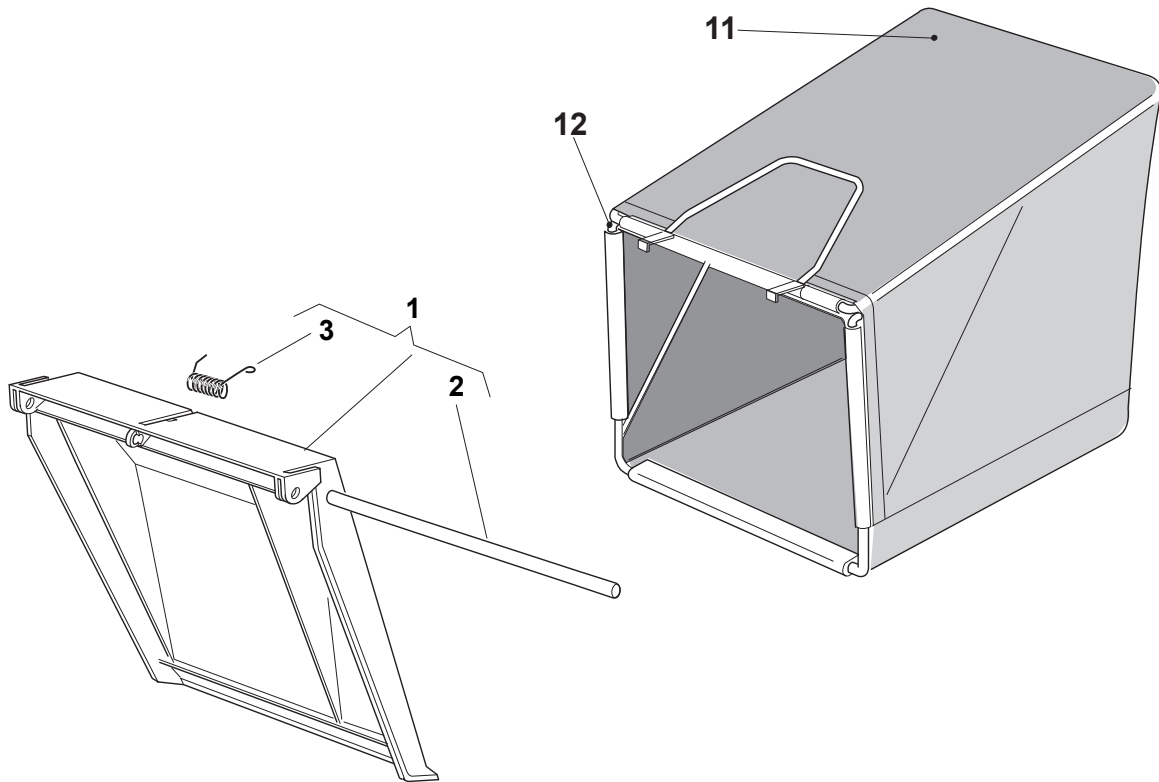

Fig.	Quantity	Part No	Description	Notes
1	1	122465638/1	Hub With Pulley, Crankshaft Ø 22.2	
2	1	181004366/2	Blade	
3	1	122160400/0	Elastic Disc	
4	1	112523080/0	Washer	
5	1	112736815/0	Screw	
6	1	112139100/0	Feather, Crankshaft Ø 22,2	
7	3	112154210/0	Nut	
8	3	122170835/0	Spacer	
9	3	112521350/0	Washer	
10	1	322170964/0	Protection	
11	3	112692050/0	Screw	