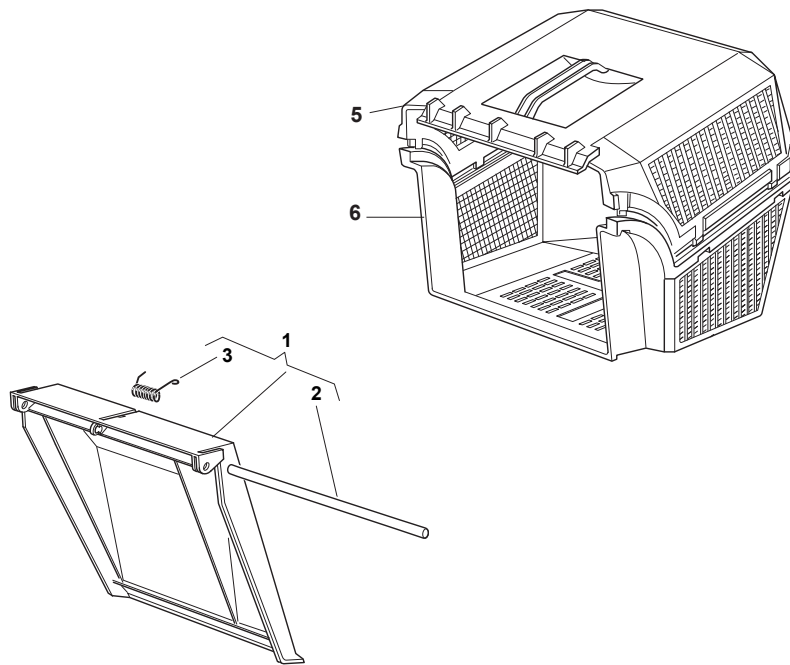

Fig.	Quantity	Part No	Description	Notes
1	1	381008044/0	Stone Guard	Black
2	1	122517856/1	Pin	
3	1	122450270/0	Spring	
5	1	122486065/0	Box, Upper Side	
6	1	122486064/0	Lower Box