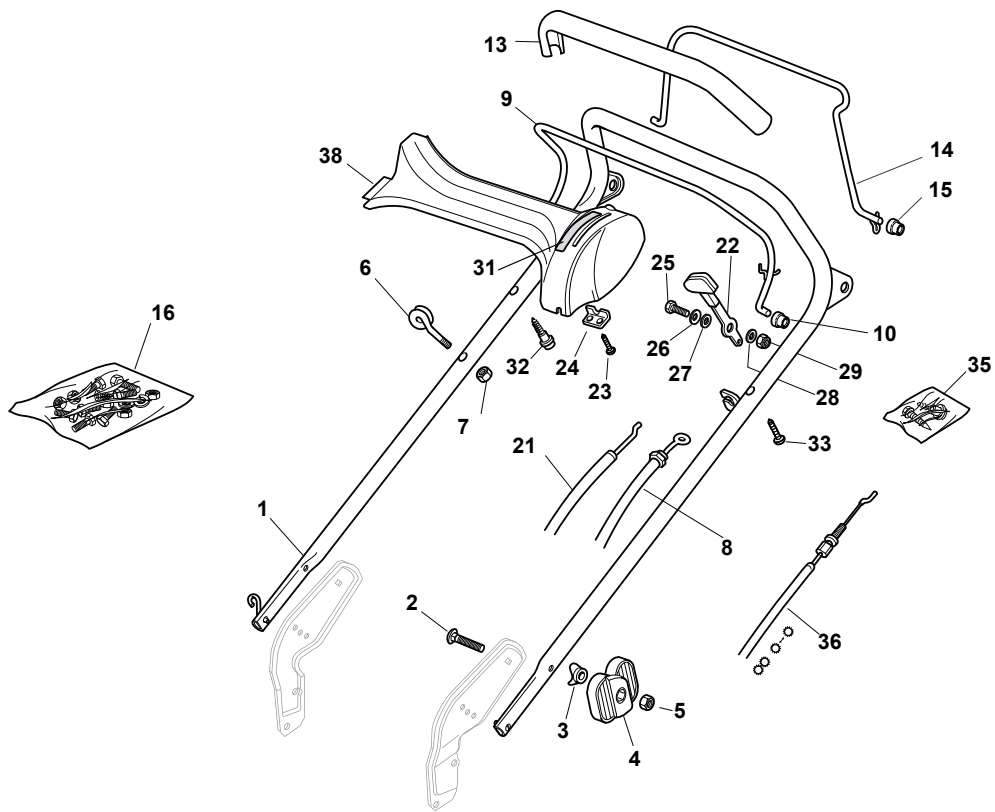

Fig.	Quantity	Part No	Description	Notes
76	1	322393611/2	Height Adjustment Handle	
78	1	112293201/0	Nut	
79	1	112622640/0	Pin	
80	1	122446175/0	Spring	
171	1	322140224/0	Mulching Deflector	

Fig.	Quantity	Part No	Description	Notes
1	1	381006861/0	Handle, Upper Part	
2	2	112819120/0	Screw	
3	2	122671651/0	Washer	
4	2	322399804/1	Nut	
5	2	112293200/0	Nut	
6	1	122430309/0	Spring	
7	1	112154330/0	Nut	
8	1	181000616/1	Cable, Thread Engine Brake	GGP Engine
8	1	181000616/1	Cable, Thread Engine Brake	Honda Engine
8	1	181000634/0	Cable, Thread Engine Brake	B&S 575/550 Series
8	1	181000757/0	Cable, Thread Engine Brake	B&S 625/675 Series
9	1	181003291/3	Lever, Engine Brake	
10	2	122041966/0	Bushing	
12	1	122291050/0	Handgrip Black	
14	1	181003288/1	Driving Lever	
15	2	322041965/1	Bushing	
16	1	381008610/1	Outfit, Screws	
35	1	381008609/0	Outfit, Screws	
36	1	381000669/0	Cable Rear Drive	(General Transmission)
36	1	381000673/0	Cable Rear Drive	(Bi. Ci. Di.)