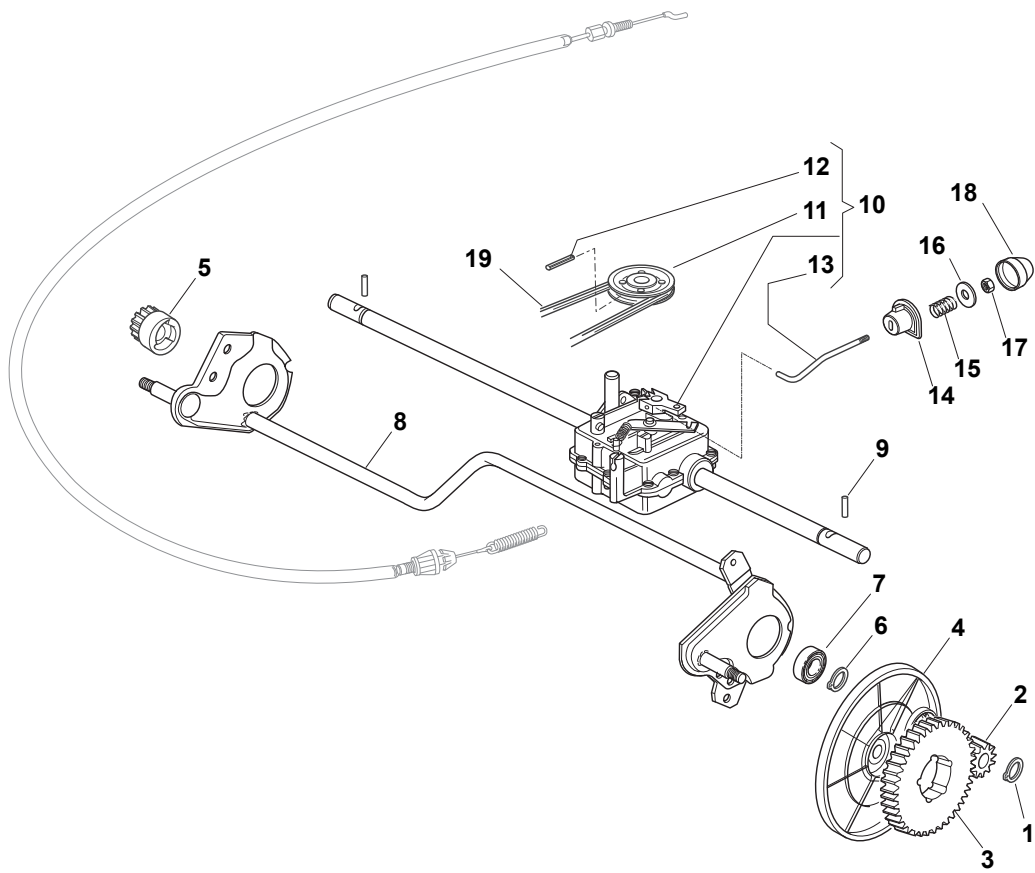

Fig.	Quantity	Part No	Description	Notes
1	1	118120052/0	Battery	
2	1	118204192/3	Electric Start Wire	
2	1	118204198/0	Electric Start Wire	
3	1	118450051/0	Switch	
4	1	118204120/0	Battery Charger	(CE)
4	1	118204121/0	Battery Charger	(UK)
5	1	118210016/1	Starting Key	

Fig.	Quantity	Part No	Description	Notes
1	2	112608600/0	Seeger	
2	1	122570120/1	Pinion Left	
3	2	122120105/1	Ring Gear	
4	2	322600268/0	Protection, Wheel	
5	1	122570110/1	Pinion Right	
6	2	112608600/0	Seeger	
7	2	119216035/0	Bearing	
8	1	381302867/0	Axle, Rear Wheels	
9	2	122753000/0	Pin	
10	1	181003080/0	F.R. Gear Box Pan/Np 3 Speed	
11	1	122601908/0	Pulley	
12	1	112645705/0	Elastic Pin	
13	1	122033282/1	Adjustment Rod	
14	1	122041957/1	Bushing	
15	1	122450063/0	Spring	
16	1	322680009/0	Washer	
17	1	112154510/0	Nut	
18	1	122110230/0	Hub Cover	
19	1	135064197/0	Belt	