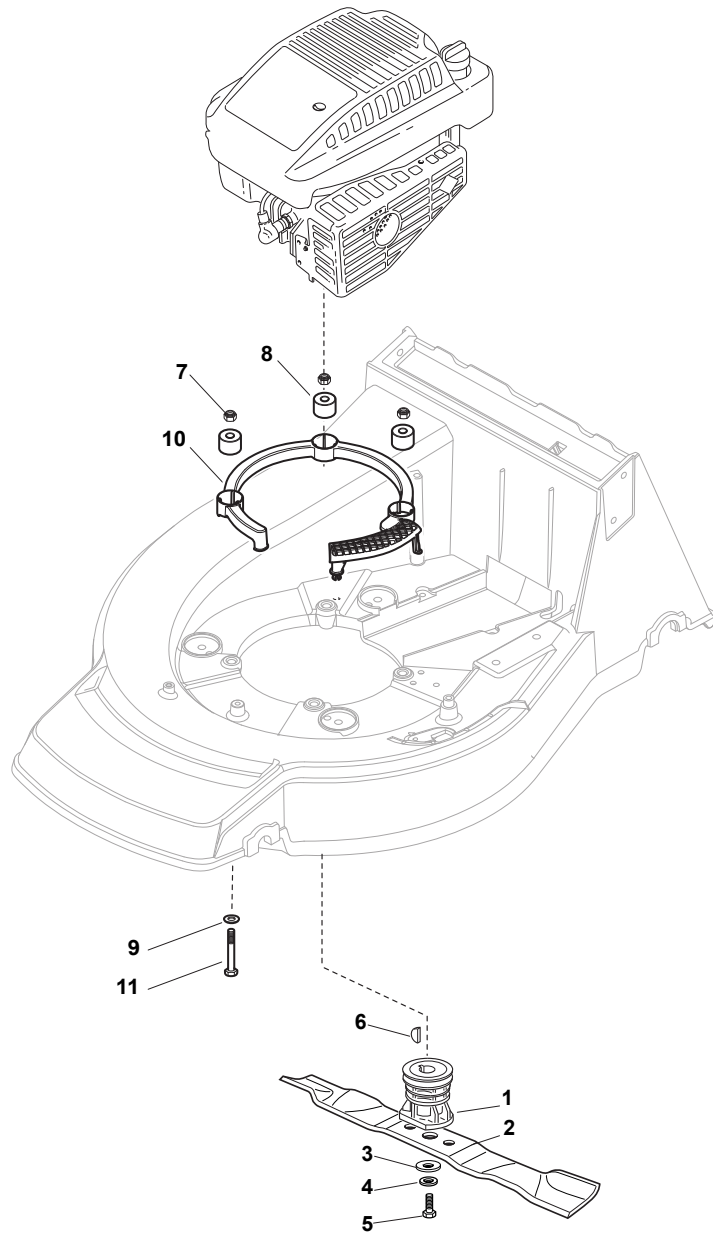

Fig.	Quantity	Part No	Description	Notes
1	2	112608600/0	Seeger	
2	1	122570120/1	Pinion Left	
3	2	122120105/1	Ring Gear	
4	2	322600268/0	Protection, Wheel	
5	1	122570110/1	Pinion Right	
6	2	112608600/0	Seeger	
7	2	119216035/0	Bearing	
8	1	381302867/0	Axle, Rear Wheels	
9	2	122753000/0	Pin	
10	1	181003080/0	F.R. Gear Box Pan/Np 3 Speed	
11	1	122601908/0	Pulley	
12	1	112645705/0	Elastic Pin	
13	1	122033282/1	Adjustment Rod	
14	1	122041957/1	Bushing	
15	1	122450063/0	Spring	
16	1	322680009/0	Washer	
17	1	112154510/0	Nut	
18	1	122110230/0	Hub Cover	
19	1	135064197/0	Belt	

Fig.	Quantity	Part No	Description	Notes
1	1	122465638/1	Hub With Pulley, Crankshaft Ø 22.2	for B&S and GGP Engines
1	1	122465639/1	Hub With Pulley, Crankshaft Ø 25	for HONDA Engines
2	1	181004383/0	Blade, AVS	
3	1	122160400/0	Elastic Disc	
4	1	112523080/0	Washer	
5	1	112736815/0	Screw	
6	1	112139100/0	Feather, Crankshaft Ø 22,2	for B&S and GGP Engines
6	1	112139150/0	Feather, Crankshaft Ø 25	for HONDA Engines
7	1	322207223/0	Flange	
8	3	122524329/0	Pin	
9	3	322672201/0	Washer	
10	1	112729601/1	Screw	
11	1	122450445/0	Spring	
12	3	322250012/0	No Vibrations Rubber	
13	3	122671651/0	Washer	
14	3	112521350/0	Washer	
15	3	112155000/0	Nut	
16	3	112735108/1	Screw	for Honda Engine

Fig.	Quantity	Part No	Description	Notes
1	1	122465638/1	Hub With Pulley, Crankshaft Ø 22.2	
2	1	181004366/2	Blade	
3	1	122160400/0	Elastic Disc	
4	1	112523080/0	Washer	
5	1	112736815/0	Screw	
6	1	112139100/0	Feather, Crankshaft Ø 22,2	
7	3	112154210/0	Nut	
8	3	122170835/0	Spacer	
9	3	112521350/0	Washer	
10	1	322170964/0	Protection	
11	3	112692050/0	Screw	