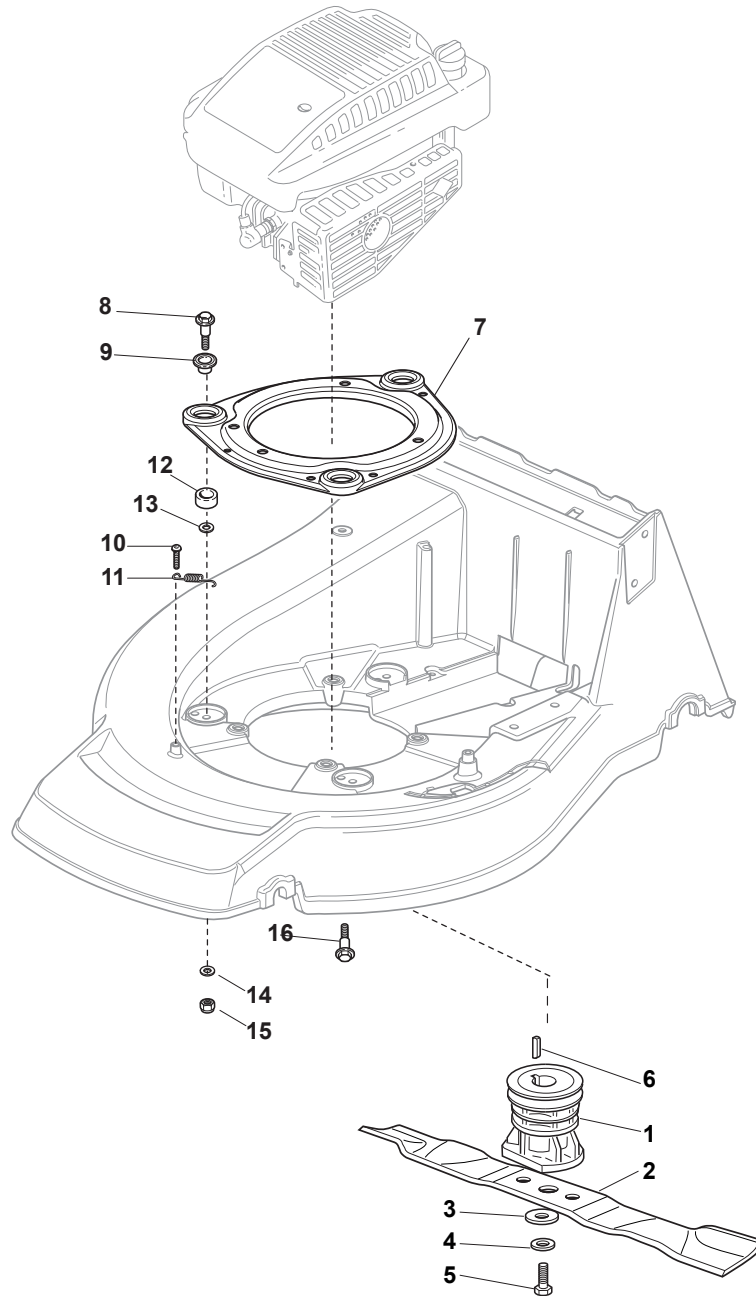

Fig.	Quantity	Part No	Description	Notes
2	1	181004381/1	Blade Standard	
3	1	122160400/0	Elastic Disc	
4	1	112523080/0	Washer	
5	1	112735698/0	Screw	
6	1	112139100/0	Feather, Crankshaft Ø 22,2	for B&S and GGP Engines
6	1	112139150/0	Feather, Crankshaft Ø 25	for HONDA Engines
7	3	112691900/0	Screw	for B&S DOV Series
7	1	112692080/0	Screw	for B&S Engine
7	2	112691800/0	Screw	for B&S Engine
7	3	112691600/0	Screw	for GGP Engine
7	3	112691900/0	Screw	for HONDA Engine
8	3	112155000/0	Nut	
9	3	112521350/0	Washer	
1	1	122465607/3	Hub With Pulley, Crankshaft Ø 22.2	for B&S and GGP Engines
1	1	122465608/2	Hub With Pulley, Crankshaft Ø 25	for HONDA Engines

Fig.	Quantity	Part No	Description	Notes
1	1	122465638/1	Hub With Pulley, Crankshaft Ø 22.2	for B&S and GGP Engines
1	1	122465639/1	Hub With Pulley, Crankshaft Ø 25	for HONDA Engines
2	1	181004383/0	Blade, AVS	
3	1	122160400/0	Elastic Disc	
4	1	112523080/0	Washer	
5	1	112736815/0	Screw	
6	1	112139100/0	Feather, Crankshaft Ø 22,2	for B&S and GGP Engines
6	1	112139150/0	Feather, Crankshaft Ø 25	for HONDA Engines
7	1	322207223/0	Flange	
8	3	122524329/0	Pin	
9	3	322672201/0	Washer	
10	1	112729601/1	Screw	
11	1	122450445/0	Spring	
12	3	322250012/0	No Vibrations Rubber	
13	3	122671651/0	Washer	
14	3	112521350/0	Washer	
15	3	112155000/0	Nut	
16	3	112735108/1	Screw	for Honda Engine

Fig.	Quantity	Part No	Description	Notes
1	1	122465638/1	Hub With Pulley, Crankshaft Ø 22.2	
2	1	181004366/2	Blade	
3	1	122160400/0	Elastic Disc	
4	1	112523080/0	Washer	
5	1	112736815/0	Screw	
6	1	112139100/0	Feather, Crankshaft Ø 22,2	
7	3	112154210/0	Nut	
8	3	122170835/0	Spacer	
9	3	112521350/0	Washer	
10	1	322170964/0	Protection	
11	3	112692050/0	Screw	