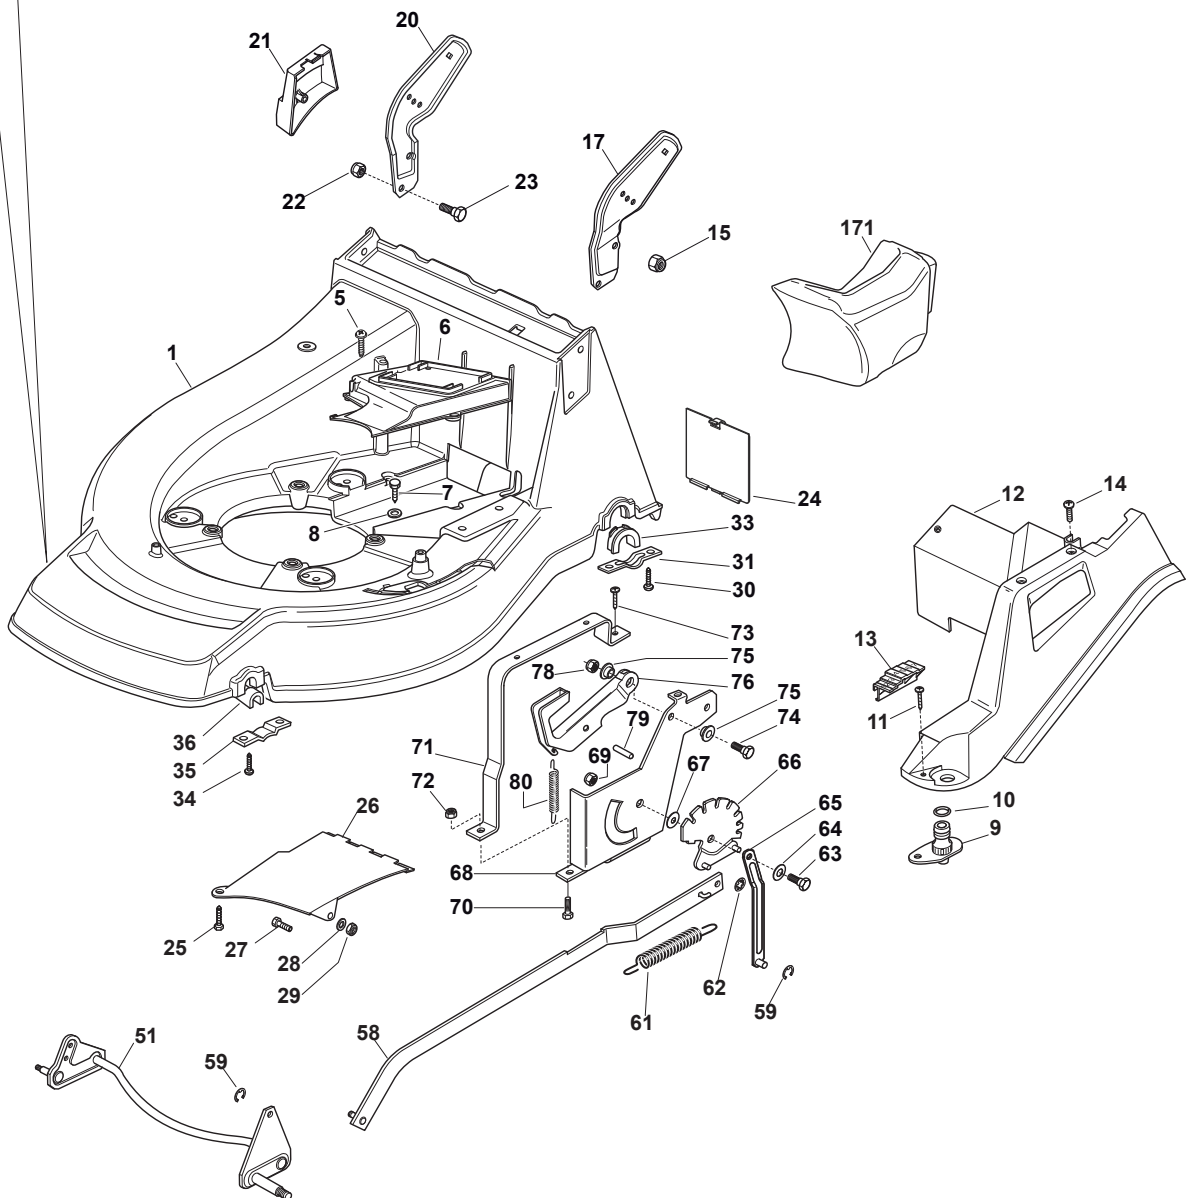

Fig.	Quantity	Part No	Description	Notes
76	1	322393611/2	Height Adjustment Handle	
78	1	112293201/0	Nut	
79	1	112622640/0	Pin	
80	1	122446175/0	Spring	
171	1	322140224/0	Mulching Deflector	

Fig.	Quantity	Part No	Description	Notes
1	1	381006861/0	Handle, Upper Part	
2	2	112819120/0	Screw	
3	2	122671651/0	Washer	
4	2	322399804/1	Nut	
5	2	112293200/0	Nut	
6	1	122430309/0	Spring	
7	1	112154330/0	Nut	
8	1	181000616/1	Cable, Thread Engine Brake	GGP Engine
8	1	181000616/1	Cable, Thread Engine Brake	Honda Engine
8	1	181000634/0	Cable, Thread Engine Brake	B&S 575/550 Series
8	1	181000757/0	Cable, Thread Engine Brake	B&S 625/675 Series
9	1	181003291/3	Lever, Engine Brake	
10	2	122041966/0	Bushing	
12	1	122291050/0	Handgrip Black	
14	1	181003288/1	Driving Lever	
15	2	322041965/1	Bushing	
16	1	381008610/1	Outfit, Screws	
35	1	381008609/0	Outfit, Screws	
36	1	381000669/0	Cable Rear Drive	(General Transmission)
36	1	381000673/0	Cable Rear Drive	(Bi. Ci. Di.)