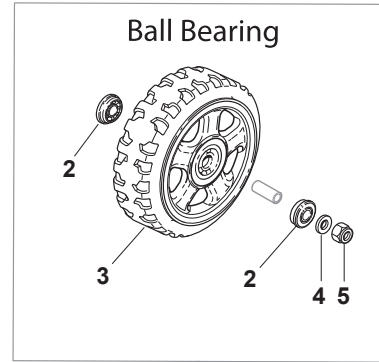

Spark Aluminium Wheels - Ø 210

Hubcap only
for Aluminium Wheels

6

7

8

9

10

11

12

13