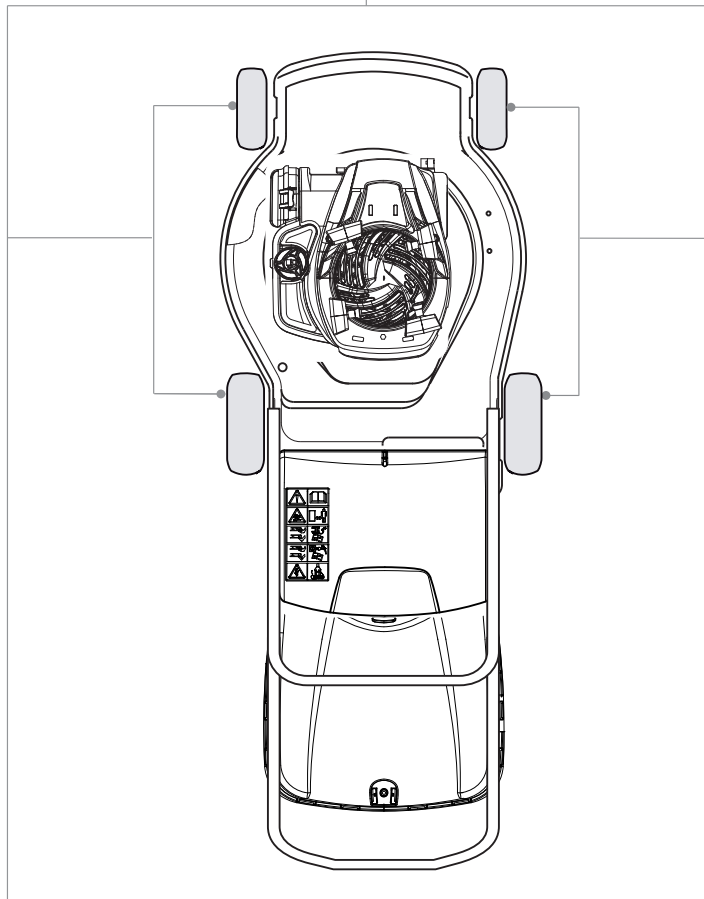

Spark Aluminium Wheels - Ø 210

Hubcap only
for Aluminium Wheels

6

7

8

9

10

11

12

13