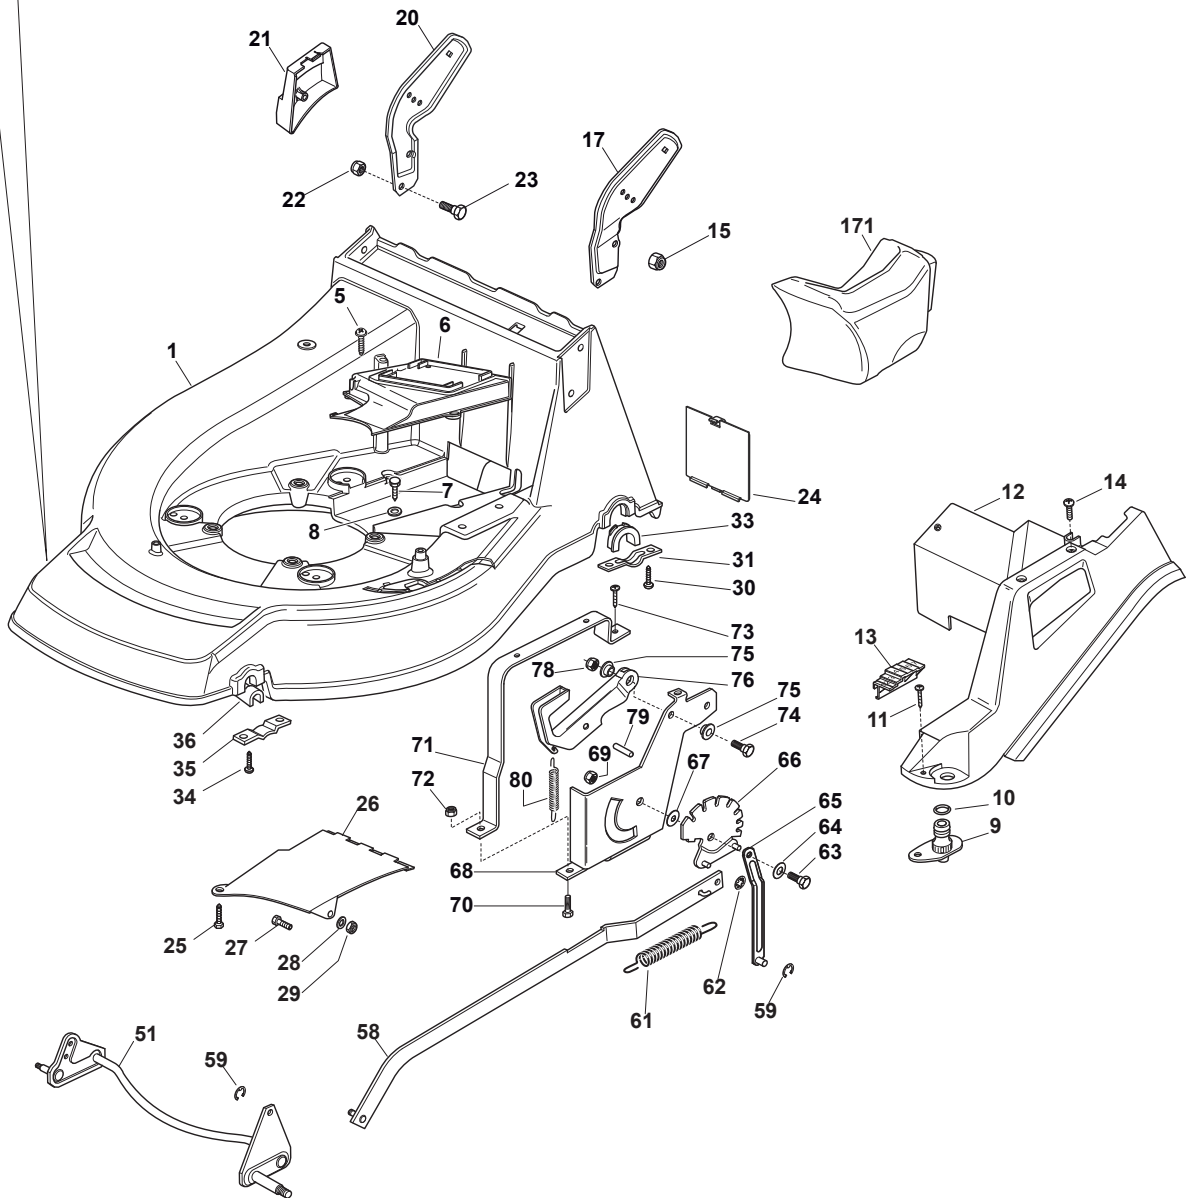

Fig.	Quantity	Part No	Description	Notes
1	1	381003543/1	Red Deck	
5	2	112728522/0	Screw	
6	1	322060200/1	Belt Protection	
7	1	112731350/0	Screw	
8	2	112523040/0	Washer	
9	1	122034000/0	Washing Connection	
10	1	119035000/0	Or Ring	
11	3	112728519/0	Screw	
12	1	322060144/3	Deck, Adjustment	
13	1	122570200/0	Position Plate	
14	1	112728520/0	Screw	
15	2	112155000/0	Nut	
17	1	322778397/1	Left Bracket	
20	1	322778396/1	Right Bracket	
21	1	122601001/0	Right Bracket Protection	
22	2	112155000/0	Nut	
23	2	112793301/0	Screw	
24	1	122595352/0	Inspection Door	
25	1	112731350/0	Screw	
26	1	322108205/0	Conveyor	
27	1	112789000/0	Screw	
28	1	112523020/0	Washer	
29	1	112154330/0	Nut	
30	4	112731350/0	Screw	
31	2	322545147/0	Plate	
33	2	322038407/0	Brass	
34	4	112731350/0	Screw	
35	2	322545156/0	Plate	
36	2	122038400/1	Brass	
37	1	122226050/0	Black Front Cover	
38	1	322226112/1	Mask, Grey	
39	1	322226124/0	Mask, Black	
40	4	112735420/0	Screw	
51	1	381302865/0	Axle, Front Wheels	
58	1	381002040/1		
59	2	112000930/0	Benzing Ring	
61	1	122446187/0	Spring	
62	2	112604899/0	Crown Fastener	
63	1	122529662/0	Fulcrum Pin	
64	1	322672151/0	Antifriction Washer	
65	1	381001269/0	Rear Wheel Axle	
66	1	381000479/2	Sector, Height Adjustment	
67	1	322672152/0	Antifriction Washer	
68	1	322785109/0	Support, Height Adjustment	
69	1	112155000/0	Nut	
70	2	112793301/0	Screw	
71	1	322785113/0	Handle Support	
72	2	112293201/0	Nut	
73	1	112729600/0	Screw	
74	1	112793301/0	Screw	
75	2	125038002/1	Bushing