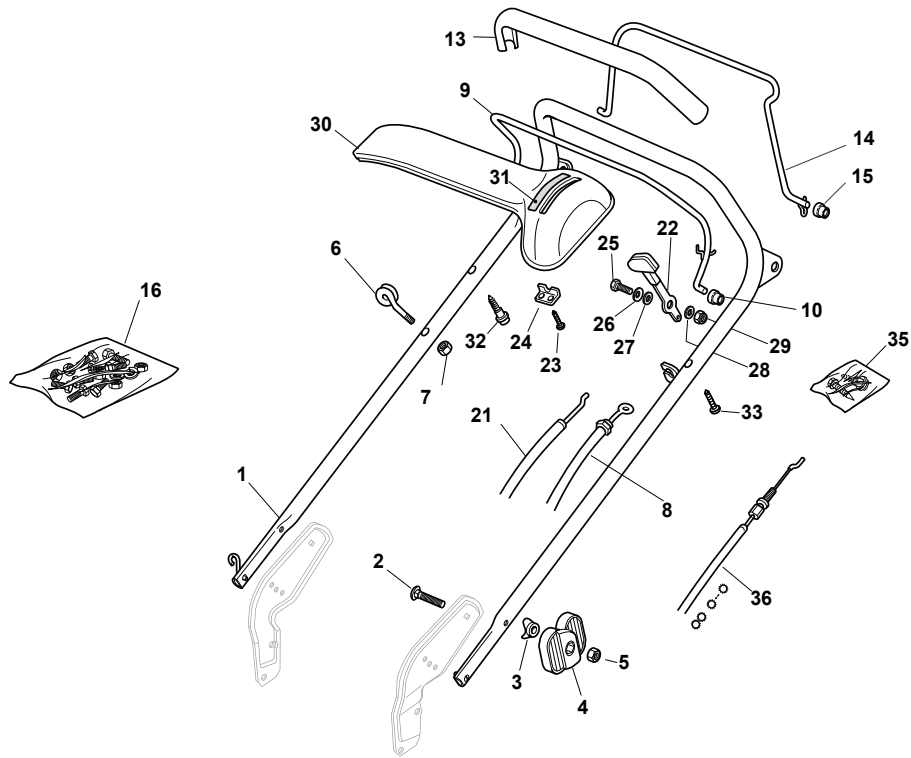

Fig.	Quantity	Part No	Description	Notes
1	1	381006861/0	Handle, Upper Part	
2	2	112819120/0	Screw	
3	2	122671651/0	Washer	
4	2	322399804/1	Nut	
5	2	112293200/0	Nut	
6	1	122430309/0	Spring	
7	1	112154330/0	Nut	
8	1	181000616/1	Cable, Thread Engine Brake	GGP Engine
8	1	181000616/1	Cable, Thread Engine Brake	Honda Engine
8	1	181000634/0	Cable, Thread Engine Brake	B&S 575/550 Series
8	1	181000757/0	Cable, Thread Engine Brake	B&S 625/675 Series
8	1	181030006/0	Cable, Thread Engine Brake	B&S 700/750 Series
9	1	181003291/3	Lever, Engine Brake	
10	2	122041966/0	Bushing	
13	1	122291050/0	Handgrip Black	
14	1	181003288/1	Driving Lever	
15	2	322041965/1	Bushing	
16	1	381008610/1	Outfit, Screws	
21	1	481007160/0	Throttle Cable	
22	1	381007221/0	Dashboard Throttle Lever	SV40-RV 40-V35 Engine / B&S 450-500 Series
22	1	381007280/2	Dashboard Throttle Lever	Honda Engine / B&S 625-675-700 Series / GGP 140-160-196cc
23	2	112735105/0	Screw	
24	1	322981467/0	Plate	
25	1	112791500/0	Screw	
26	1	112530060/0	Spring Washer	
27	1	112523040/0	Washer	
28	1	112523040/0	Washer	
29	1	112154510/0	Nut	
30	1	422120152/0	Yellow Dashboard	
30	1	422120154/0	Red Dashboard	
30	1	422120158/0	Black Dashboard	
31	1	114356743/1	Label	B&S 700 Series
31	1	114356743/1	Label	Honda /GGP Engine
31	1	114356744/1	Label	B&S 675 Series
31	1	114356905/0	Label	B&S 575/550 Series
31	1	114356906/1	Label	B&S 675Es Series
31	1	114357646/1	Label	Honda Engine
32	1	122943006/0	Screw	
33	1	112728460/0	Screw	
35	1	381008609/0	Outfit, Screws	
36	1	381000669/0	Cable Rear Drive	(Bi. Ci. Di.)
36	1	381000673/0	Cable Rear Drive	(General Transmission)