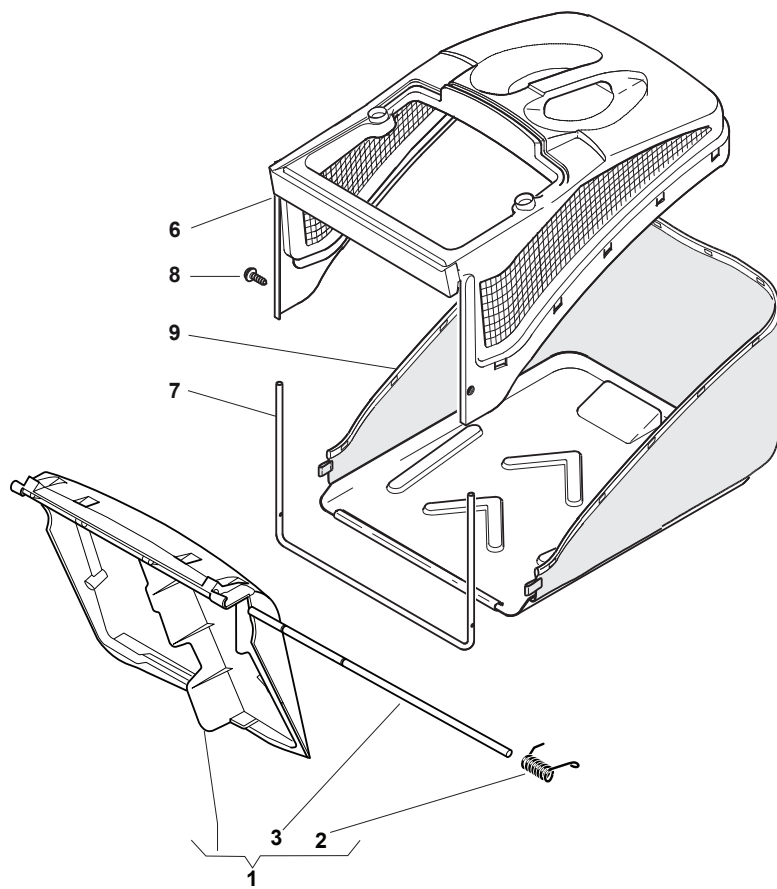

Fig.	Quantity	Part No	Description	Notes
1	1	381008050/0	Stone Guard, Black	Black
1	1	381008108/0	Stone Guard, White	White
2	1	122451000/0	Spring	
3	1	122517856/1	Pin	
6	1	122486094/0	Box, Upper Side	
7	1	122608524/0	Lower Stiffening	
8	2	112728445/0	Screw	
9	1	181002196/0	Box, Fabric	Black